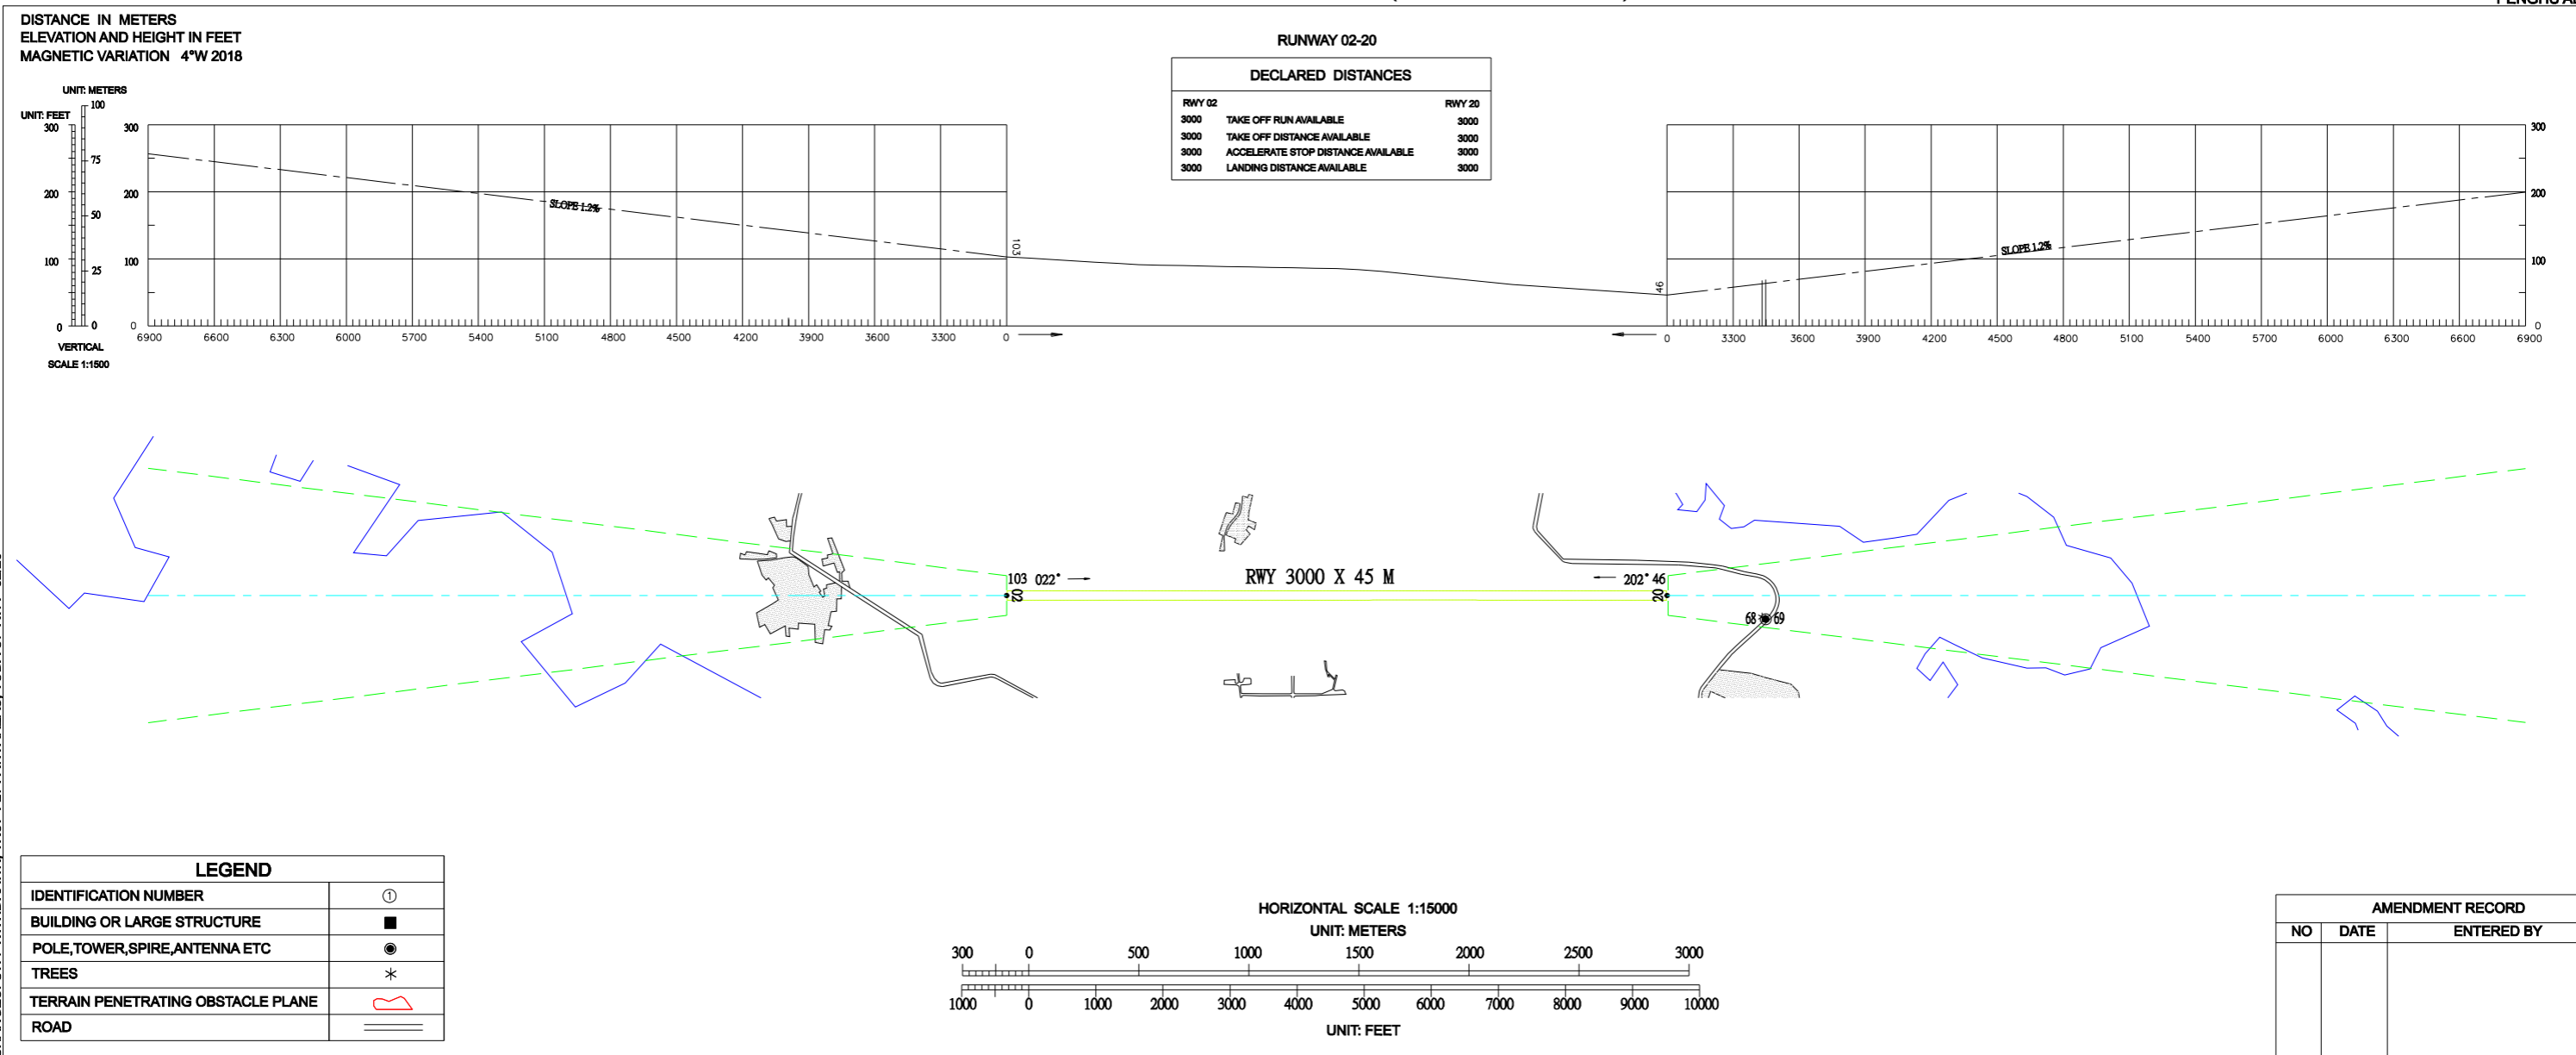

AERODROME OBSTACLE CHART-TYPE A (OPERATING LIMITATIONS)

澎湖機場
PENGHU AD

CHANGES: CWY WITHDRAWN; TKOF FLT PATH AREAS; TODA OF RWY 02/20